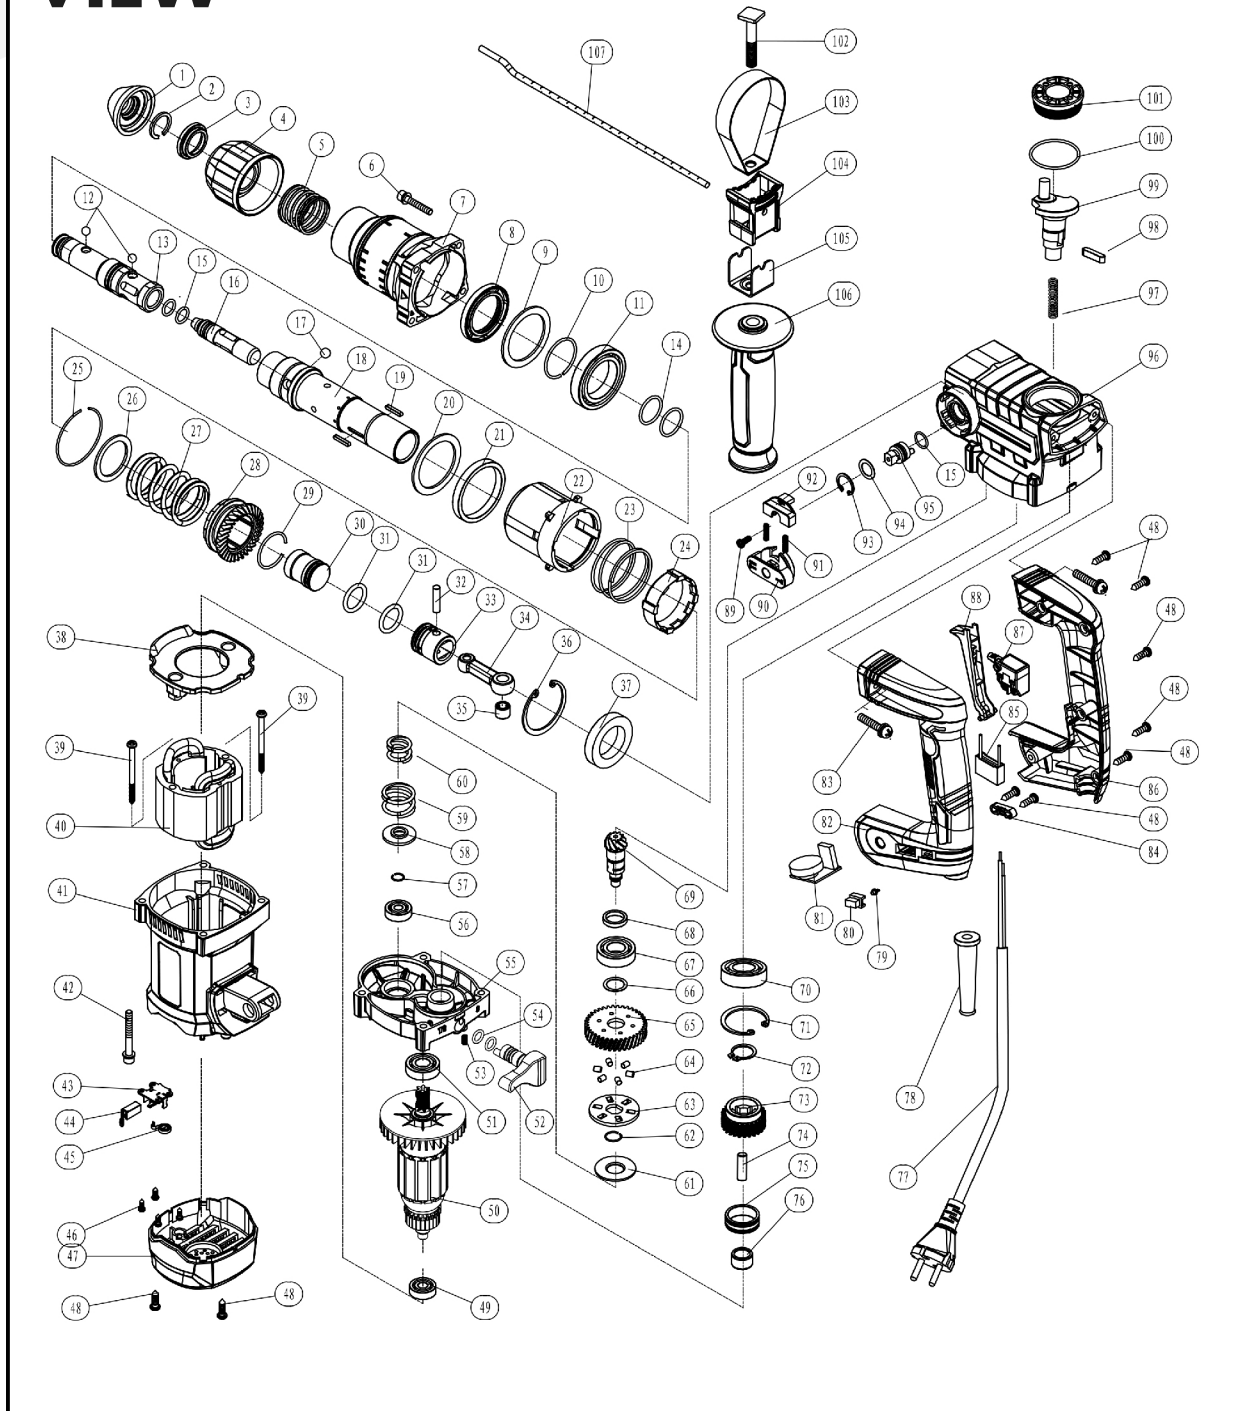

EXPLODED VIEW

ROTARY HAMMER

SC-RH-28-337

| | |
|-------------------------|-------------|
| Rated voltage/frequency | :220V~ 50Hz |
| Input power | :2200W |
| No load speed | :11000r/min |
| Drill diameter | :28mm |