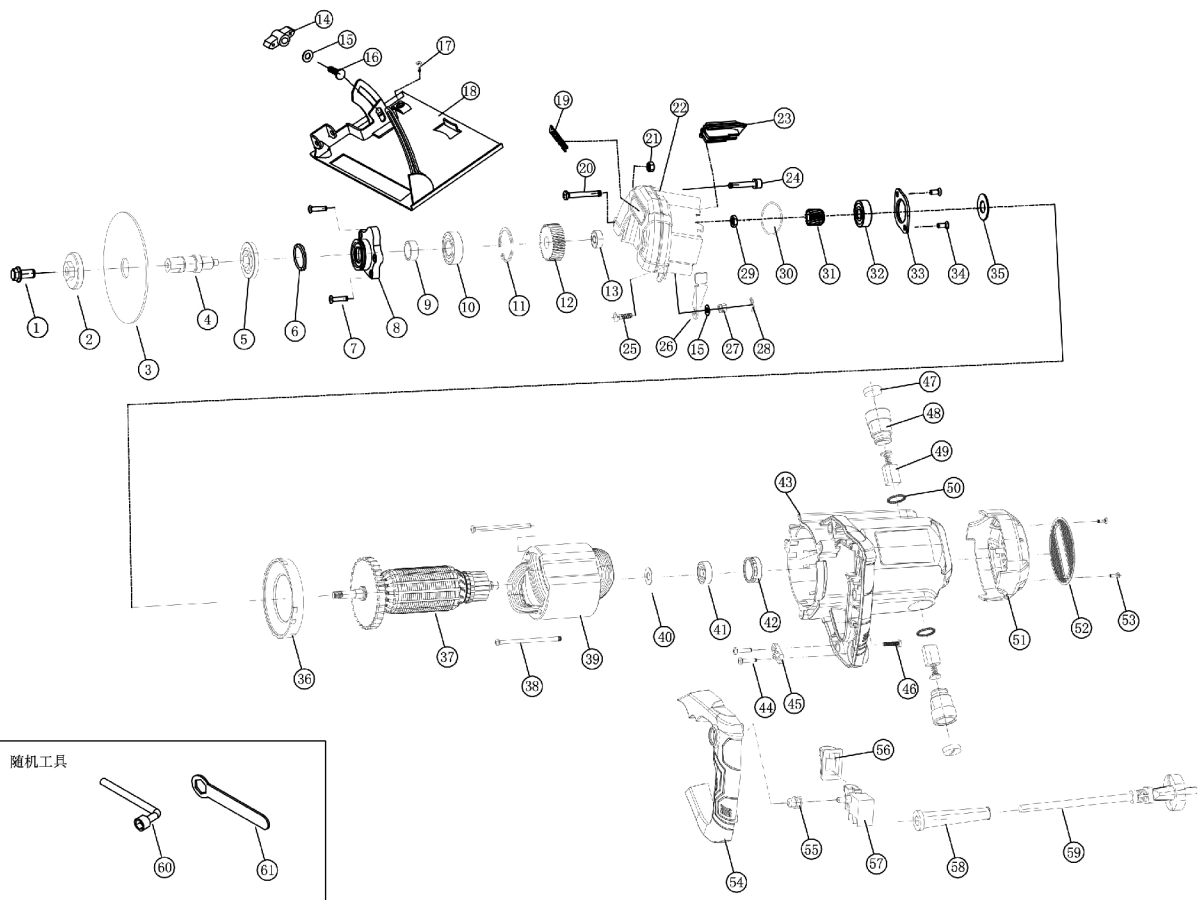

EXPLODED VIEW

WOOD CUTTER

SC-WC-5-369

Rated voltage/frequency	:220V~ 50Hz
Input power	:2300W
No load speed	:13000r/min
Disc diameter	:125mm